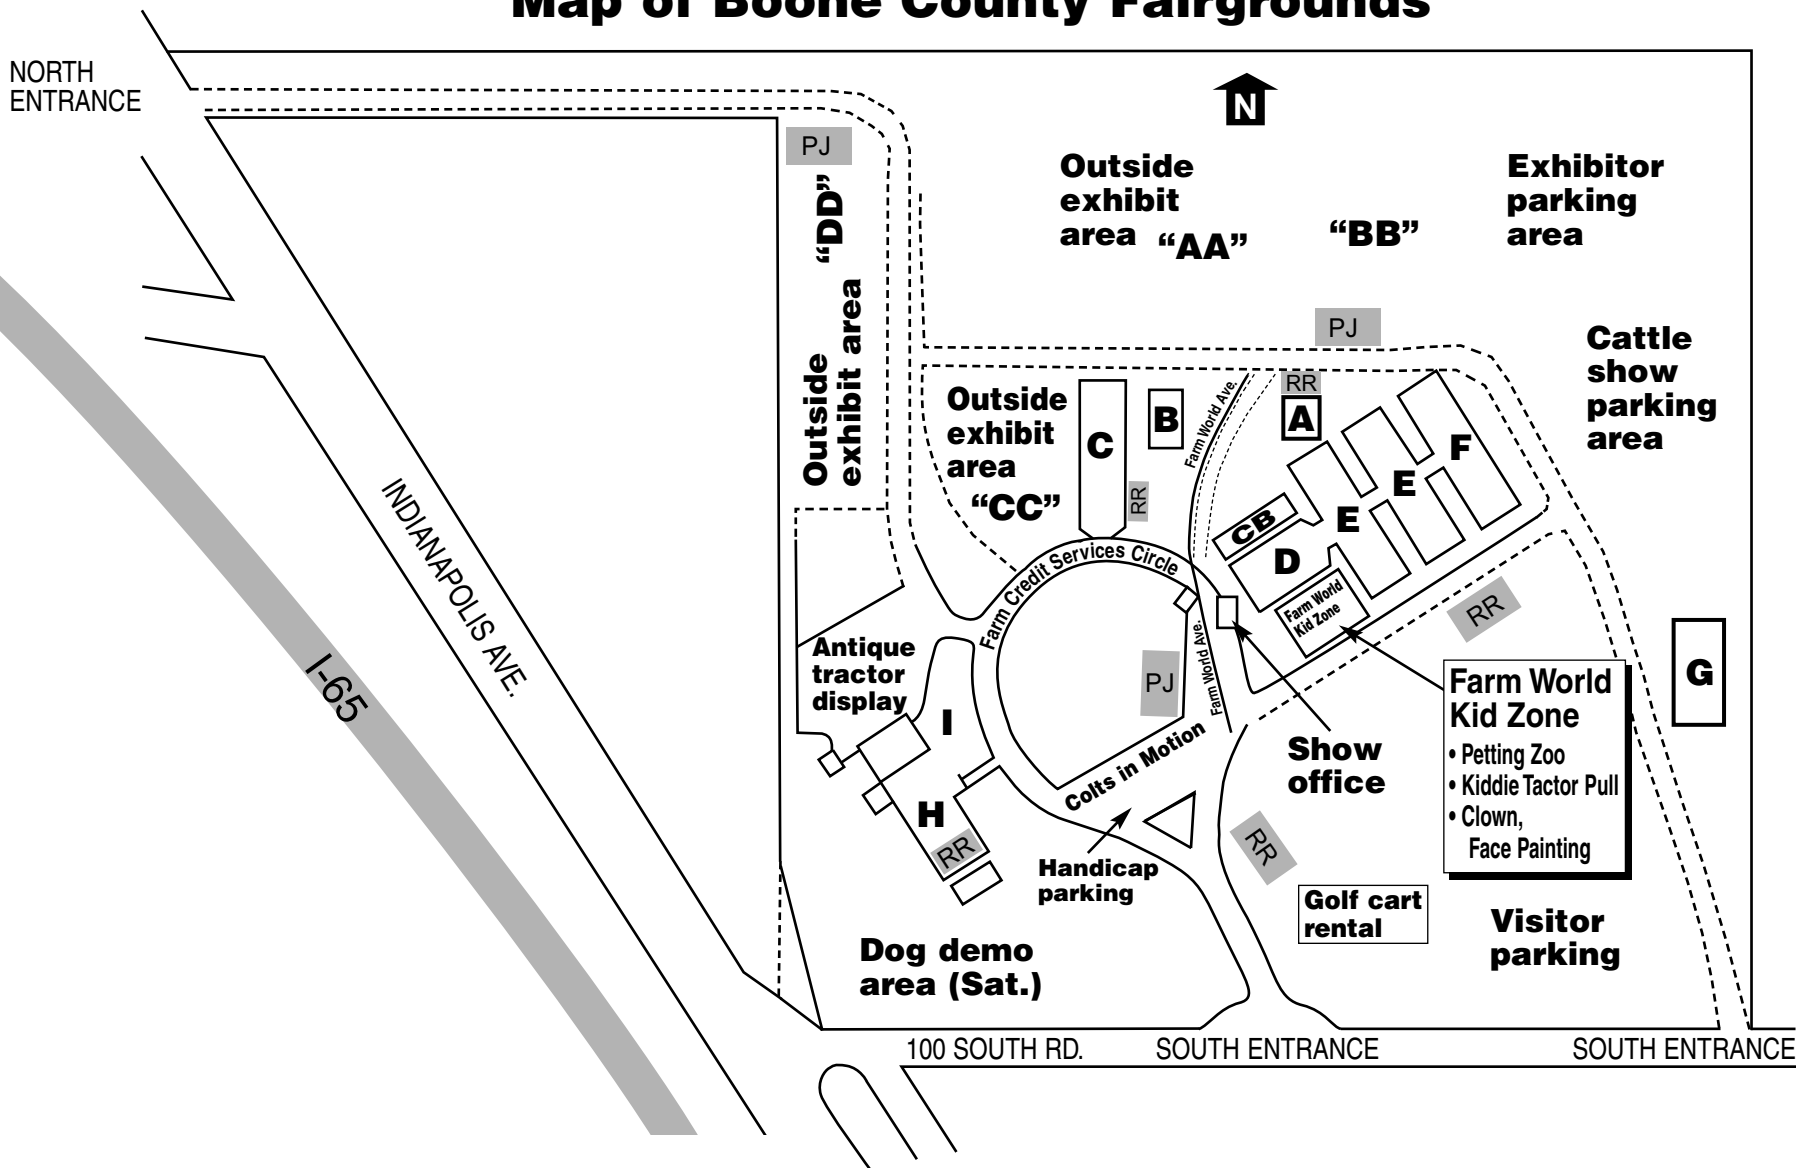

Map of Boone County Fairgrounds

- A - Witham Health Services Pavilion (Indoor Exhibits)
- B - Rabbit & Poultry Building (Stars of Farm World Stage, Concessions)
- C - commercial Building (Indoor Exhibits & Live Line Demo)
- CB - Sheep Barn (Exhibits)
- D - Beck's Hybrids Show Arena (Cattle Show & Fitting Demo)
- E - North Salem State Bank Swine Barn (Cattle Area)
- E - Cattle Barn
- F - Horse Barn
- G - Horse Show Arena (Horse Demos)
- H - Farm Bureau Community Bldg.
- I - Boone Co. Extension Office